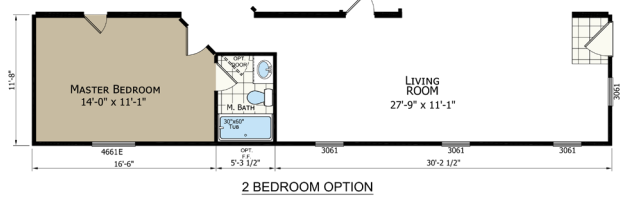

CHAMPION[®]

MANUFACTURED BEAUTIFULLY[®]

Lifestyle

“FOR EVERY *Lifestyle* COMMUNITY”

2448 Lifestyle

3 BED-2 BATH
1056 SQ. FT.

Shown with optional elevation

2448 203

OPTIONAL PORCH

2 BEDROOM OPTION

**OPTIONAL MASTER SUITE
(MAKES HOME 2 BR)**

2452 Lifestyle

3 BED-2 BATH • 1152 SQ. FT.

2452 205

2456 Lifestyle

3 BED-2 BATH • 1248 SQ. FT.

2456 203

2848 Lifestyle

3 BED-2 BATH • 1188 SQ. FT.

2848 205

OPTIONAL 2 MASTER BEDROOM w/ 1/2 BATH

26'-8"

44'-0"

2856 Lifestyle

3 BED-2 BATH
1404 SQ. FT.

Shown with optional elevation

2856 245

OPTIONAL SUITE

OPTIONAL SUITE W/ 1/2 BATH

2860 Lifestyle

3 BED-2 BATH
1512 SQ. FT.

Shown with optional elevation & patio door