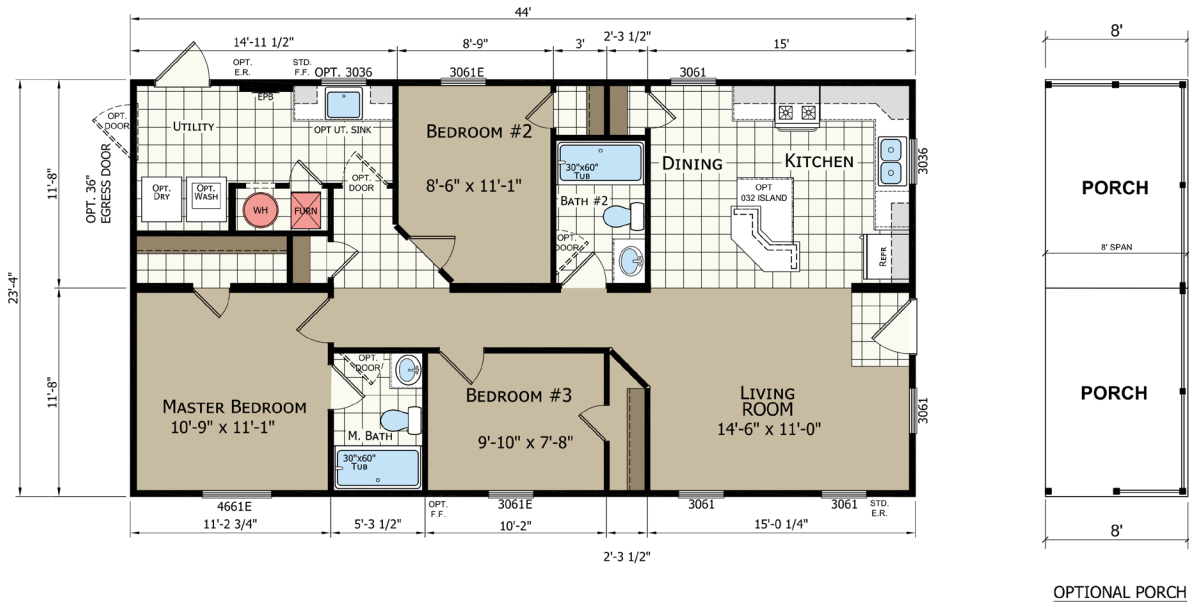

CHAMPION[®]

MANUFACTURED BEAUTIFULLY[®]

Lifestyle

“FOR EVERY *Lifestyle* COMMUNITY”

2448 Lifestyle

3 BED-2 BATH
1056 SQ. FT.

Shown with optional elevation

2448 203

OPTIONAL PORCH

2 BEDROOM OPTION

**OPTIONAL MASTER SUITE
(MAKES HOME 2 BR)**

2452 Lifestyle

3 BED-2 BATH • 1152 SQ. FT.

2452 205

2456 Lifestyle

3 BED-2 BATH • 1248 SQ. FT.

2456 203

2848 Lifestyle

3 BED-2 BATH • 1188 SQ. FT.

2848 205

OPTIONAL 2 MASTER BEDROOM w/ 1/2 BATH

26'-8"

44'-0"

2856 Lifestyle

3 BED-2 BATH
1404 SQ. FT.

Shown with optional elevation

2856 245

OPTIONAL SUITE

OPTIONAL SUITE W/ 1/2 BATH

2860 Lifestyle

3 BED-2 BATH
1512 SQ. FT.

Shown with optional elevation & patio door