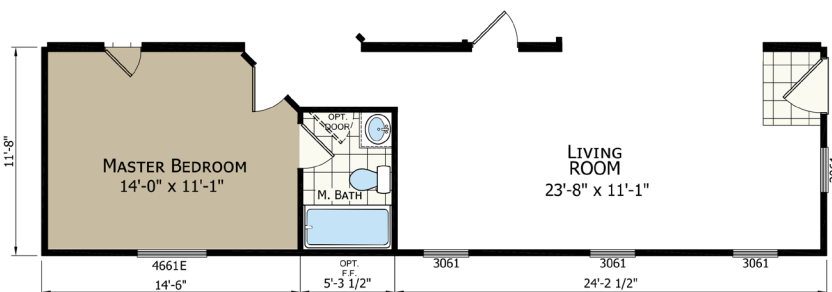

CHAMPION[®]

MANUFACTURED BEAUTIFULLY[®]

Lifestyle

“FOR EVERY *Lifestyle* COMMUNITY”

2448 Lifestyle

3 BED-2 BATH
1056 SQ. FT.

Shown with optional elevation

2448 203

OPTIONAL PORCH

2 BEDROOM OPTION

**OPTIONAL MASTER SUITE
(MAKES HOME 2 BR)**

2452 Lifestyle

3 BED-2 BATH • 1152 SQ. FT.

2452 205

2456 Lifestyle

3 BED-2 BATH • 1248 SQ. FT.

2456 203

2848 Lifestyle

3 BED-2 BATH • 1188 SQ. FT.

2848 205

OPTIONAL 2 MASTER BEDROOM w/ 1/2 BATH

26'-8"

44'-0"

2856 Lifestyle

3 BED-2 BATH
1404 SQ. FT.

Shown with optional elevation

2856 245

OPTIONAL SUITE

OPTIONAL SUITE W/ 1/2 BATH

2860 Lifestyle

3 BED-2 BATH
1512 SQ. FT.

Shown with optional elevation & patio door