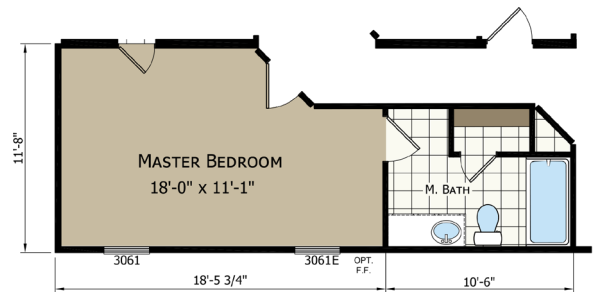

CHAMPION[®]

MANUFACTURED BEAUTIFULLY[®]

Lifestyle

“FOR EVERY *Lifestyle* COMMUNITY”

2448 Lifestyle

3 BED-2 BATH
1056 SQ. FT.

Shown with optional elevation

2448 203

OPTIONAL PORCH

2 BEDROOM OPTION

**OPTIONAL MASTER SUITE
(MAKES HOME 2 BR)**

2452 Lifestyle

3 BED-2 BATH • 1152 SQ. FT.

2452 205

2456 Lifestyle

3 BED-2 BATH • 1248 SQ. FT.

2456 203

2848 Lifestyle

3 BED-2 BATH • 1188 SQ. FT.

2848 205

OPTIONAL 2 MASTER BEDROOM w/ 1/2 BATH

26'-8"

44'-0"

2856 Lifestyle

3 BED-2 BATH
1404 SQ. FT.

Shown with optional elevation

2856 245

OPTIONAL SUITE

OPTIONAL SUITE W/ 1/2 BATH

2860 Lifestyle

3 BED-2 BATH
1512 SQ. FT.

Shown with optional elevation & patio door