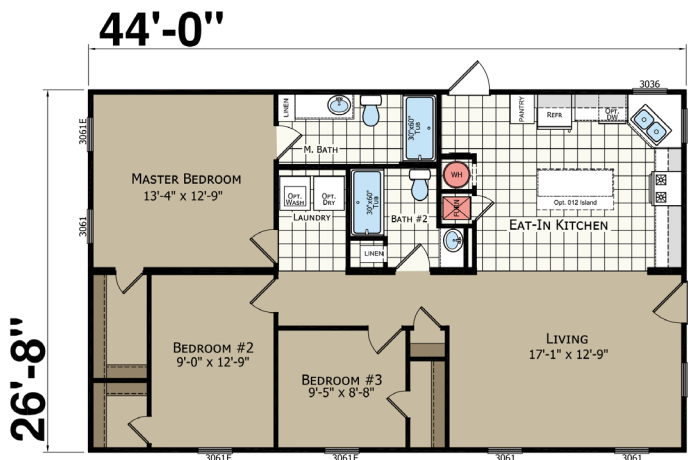

CHAMPION[®]

MANUFACTURED BEAUTIFULLY[®]

Lifestyle

“FOR EVERY *Lifestyle* COMMUNITY”

2448 Lifestyle

3 BED-2 BATH
1056 SQ. FT.

Shown with optional elevation

2448 203

OPTIONAL PORCH

2 BEDROOM OPTION

**OPTIONAL MASTER SUITE
(MAKES HOME 2 BR)**

2452 Lifestyle

3 BED-2 BATH • 1152 SQ. FT.

2452 205

2456 Lifestyle

3 BED-2 BATH • 1248 SQ. FT.

2456 203

2848 Lifestyle

3 BED-2 BATH • 1188 SQ. FT.

2848 205

OPTIONAL 2 MASTER BEDROOM w/ 1/2 BATH

26'-8"

44'-0"

2856 Lifestyle

3 BED-2 BATH
1404 SQ. FT.

Shown with optional elevation

2856 245

OPTIONAL SUITE

OPTIONAL SUITE W/ 1/2 BATH

2860 Lifestyle

3 BED-2 BATH
1512 SQ. FT.

Shown with optional elevation & patio door