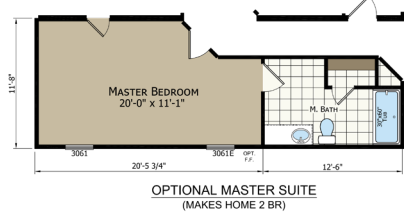

CHAMPION[®]

MANUFACTURED BEAUTIFULLY[®]

Lifestyle

“FOR EVERY *Lifestyle* COMMUNITY”

2448 Lifestyle

3 BED-2 BATH
1056 SQ. FT.

Shown with optional elevation

2448 203

OPTIONAL PORCH

2 BEDROOM OPTION

**OPTIONAL MASTER SUITE
(MAKES HOME 2 BR)**

2452 Lifestyle

3 BED-2 BATH • 1152 SQ. FT.

2452 205

2456 Lifestyle

3 BED-2 BATH • 1248 SQ. FT.

2456 203

2848 Lifestyle

3 BED-2 BATH • 1188 SQ. FT.

2848 205

OPTIONAL 2 MASTER BEDROOM w/ 1/2 BATH

26'-8"

44'-0"

2856 Lifestyle

3 BED-2 BATH
1404 SQ. FT.

Shown with optional elevation

2856 245

OPTIONAL SUITE

OPTIONAL SUITE W/ 1/2 BATH

2860 Lifestyle

3 BED-2 BATH
1512 SQ. FT.

Shown with optional elevation & patio door