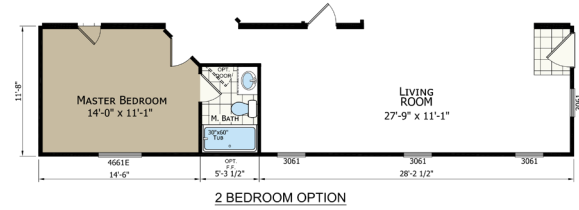

CHAMPION[®]

MANUFACTURED BEAUTIFULLY[®]

Lifestyle

“FOR EVERY *Lifestyle* COMMUNITY”

2448 Lifestyle

3 BED-2 BATH
1056 SQ. FT.

Shown with optional elevation

2448 203

OPTIONAL PORCH

2 BEDROOM OPTION

**OPTIONAL MASTER SUITE
(MAKES HOME 2 BR)**

2452 Lifestyle

3 BED-2 BATH • 1152 SQ. FT.

2452 205

2456 Lifestyle

3 BED-2 BATH • 1248 SQ. FT.

2456 203

2848 Lifestyle

3 BED-2 BATH • 1188 SQ. FT.

2848 205

OPTIONAL 2 MASTER BEDROOM w/ 1/2 BATH

26'-8"

44'-0"

2856 Lifestyle

3 BED-2 BATH
1404 SQ. FT.

Shown with optional elevation

2856 245

OPTIONAL SUITE

OPTIONAL SUITE W/ 1/2 BATH

2860 Lifestyle

3 BED-2 BATH
1512 SQ. FT.

Shown with optional elevation & patio door