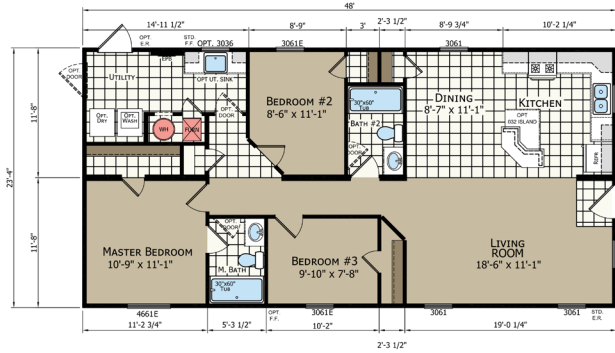

CHAMPION[®]

MANUFACTURED BEAUTIFULLY[®]

Lifestyle

“FOR EVERY *Lifestyle* COMMUNITY”

2448 Lifestyle

3 BED-2 BATH
1056 SQ. FT.

Shown with optional elevation

2448 203

OPTIONAL PORCH

2 BEDROOM OPTION

**OPTIONAL MASTER SUITE
(MAKES HOME 2 BR)**

2452 Lifestyle

3 BED-2 BATH • 1152 SQ. FT.

2452 205

2456 Lifestyle

3 BED-2 BATH • 1248 SQ. FT.

2456 203

2848 Lifestyle

3 BED-2 BATH • 1188 SQ. FT.

2848 205

OPTIONAL 2 MASTER BEDROOM w/ 1/2 BATH

26'-8"

44'-0"

2856 Lifestyle

3 BED-2 BATH
1404 SQ. FT.

Shown with optional elevation

2856 245

OPTIONAL SUITE

OPTIONAL SUITE W/ 1/2 BATH

2860 Lifestyle

3 BED-2 BATH
1512 SQ. FT.

Shown with optional elevation & patio door