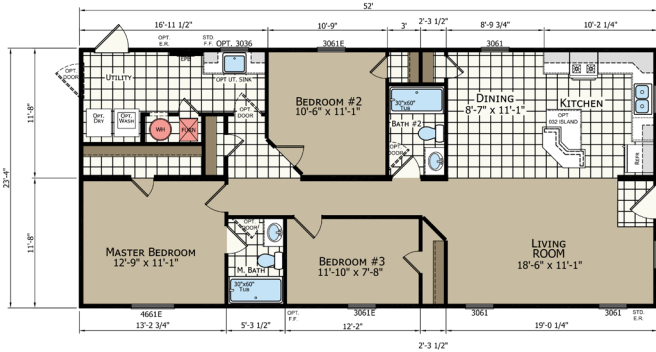

CHAMPION[®]

MANUFACTURED BEAUTIFULLY[®]

Lifestyle

“FOR EVERY *Lifestyle* COMMUNITY”

2448 Lifestyle

3 BED-2 BATH
1056 SQ. FT.

Shown with optional elevation

2448 203

OPTIONAL PORCH

2 BEDROOM OPTION

**OPTIONAL MASTER SUITE
(MAKES HOME 2 BR)**

2452 Lifestyle

3 BED-2 BATH • 1152 SQ. FT.

2452 205

2456 Lifestyle

3 BED-2 BATH • 1248 SQ. FT.

2456 203

2848 Lifestyle

3 BED-2 BATH • 1188 SQ. FT.

2848 205

OPTIONAL 2 MASTER BEDROOM w/ 1/2 BATH

26'-8"

44'-0"

2856 Lifestyle

3 BED-2 BATH
1404 SQ. FT.

Shown with optional elevation

2856 245

OPTIONAL SUITE

OPTIONAL SUITE W/ 1/2 BATH

2860 Lifestyle

3 BED-2 BATH
1512 SQ. FT.

Shown with optional elevation & patio door